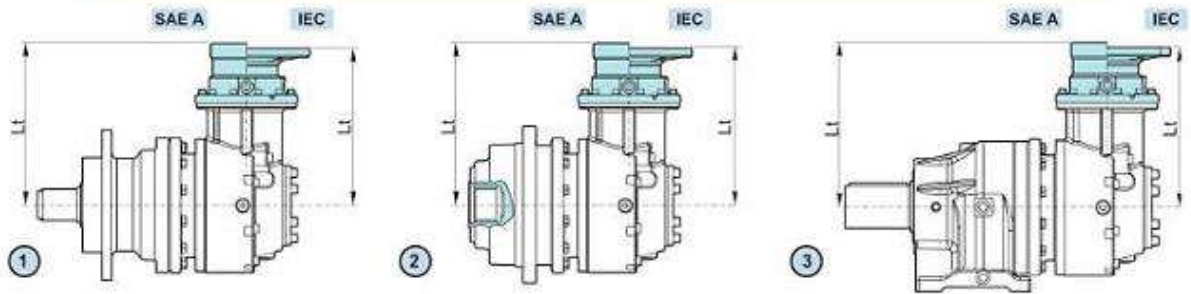

EC

- ① = MP - MP1 - FS
- ② = FE - FCP
- ③ = MPP1

		L_t [mm]			SAE A
		80-90	100-112	132	
EL1203	MP	440.5	448.5	484.5	457.5
	MP1	440.5	448.5	484.5	457.5
	FE	298	306	342	315
	FS	440.5	448.5	484.5	457.5
	FCP	326	334	370	343
	MPP1	476.5	484.5	520.5	493.5
EL1204	MP	479.5	487.5	523.5	511.5
	MP1	479.5	487.5	523.5	511.5
	FE	337	345	381	369
	FS	479.5	487.5	523.5	511.5
	FCP	365	373	409	397
	MPP1	515.5	523.5	559.5	547.5
EC1203	MP	282	290	313	301
	MP1	282	290	313	301
	FE	282	290	313	301
	FS	282	290	313	301