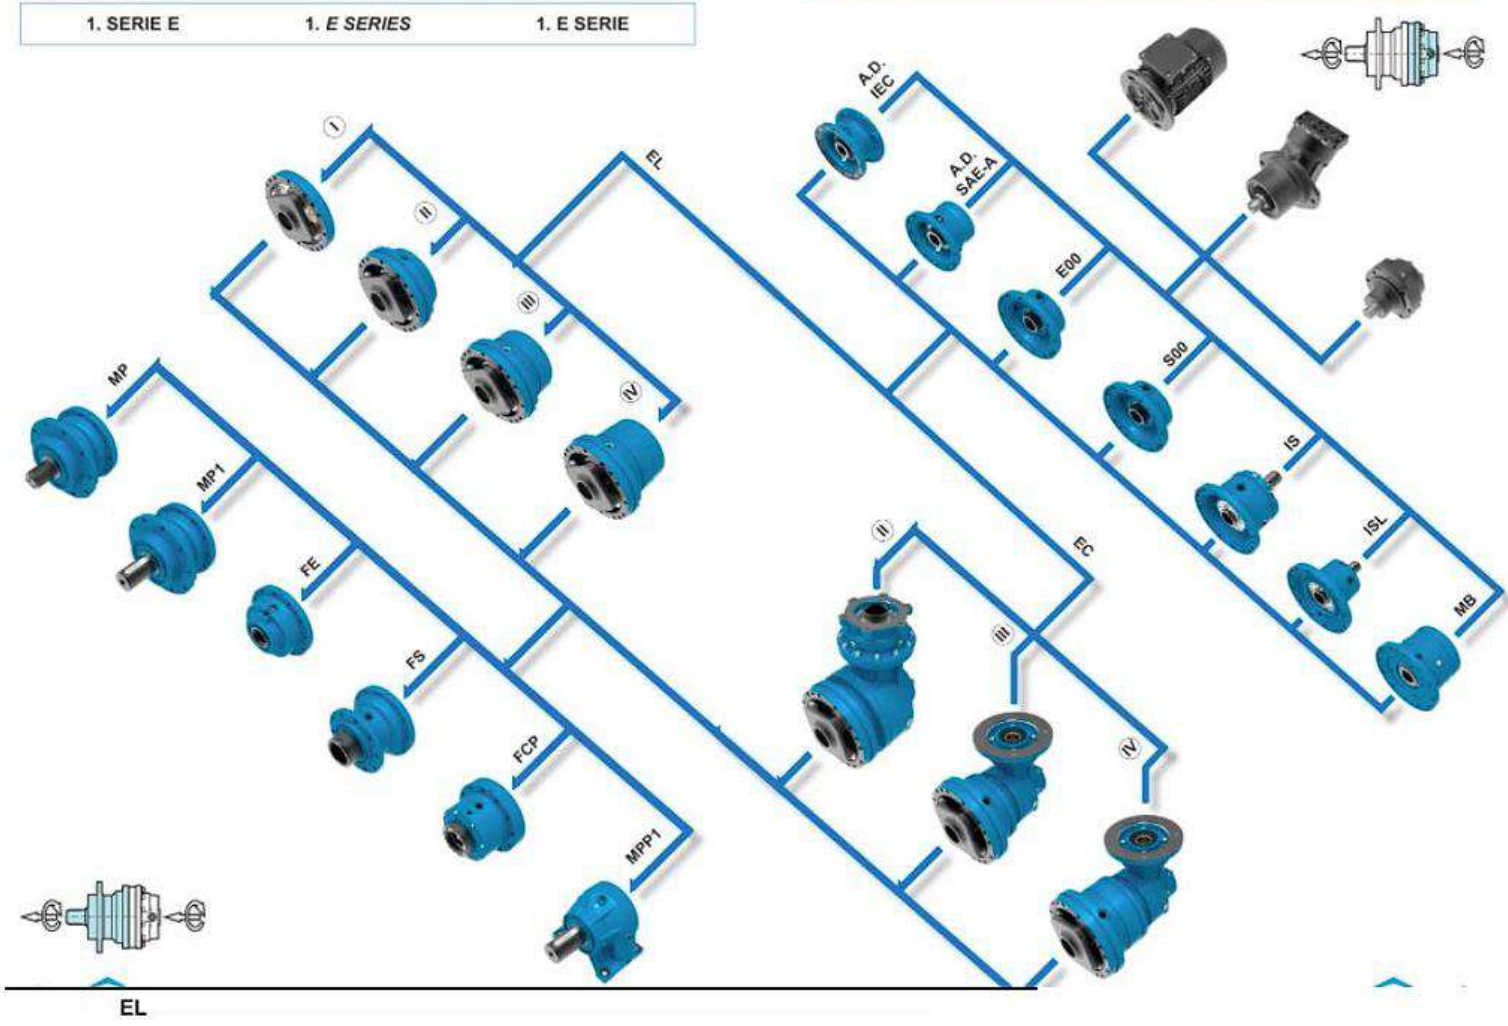

Brevini

S/E/RPR/ECS/ Series Brevini Power Transmission

IT EN DE

1. SERIE E

1. E SERIES

1. E SERIE

IT EN DE